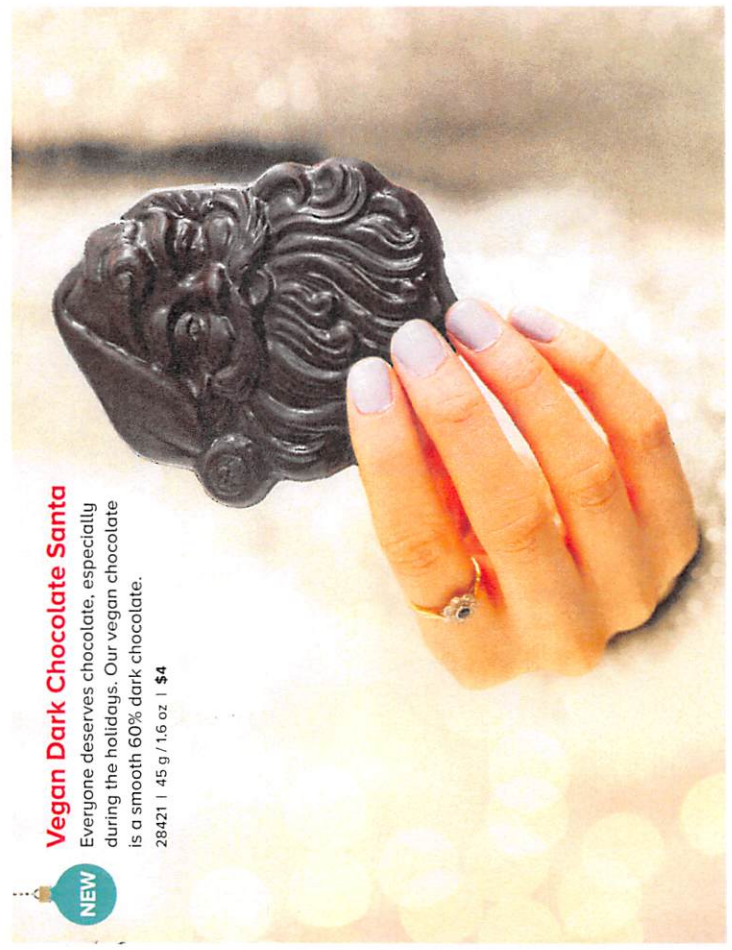

Vegan Dark Chocolate Santa

Everyone deserves chocolate, especially during the holidays. Our vegan chocolate is a smooth 60% dark chocolate.

28421 | 45 g / 1.6 oz | $4

NEW